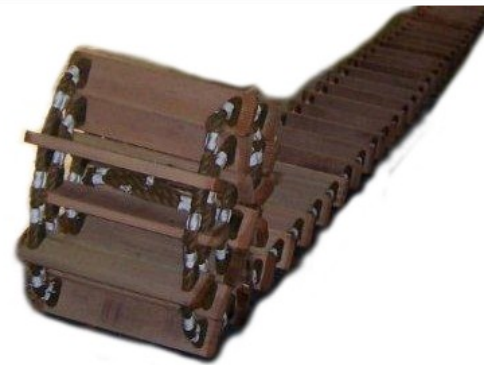

NETS/LADDERS

Rope Nets
Tie Down Nets
Rope Ladders

OTHER ITEMS

Clothes Line
Barbed Wire Cutters
Heat Cutters
Rope Measurer

DOOR MATS

Coir Door Mats
Wire Brush Mats
Coir Mat Logos

ROPE LADDERS

Pilot, Dis-embarkation, Jacobs and Escape Ladders.
Custom made to suit all applications in compliance with Solas or Australian Standards. Length, type, side ropes, seizings, inclusion of spreaders, rubber rungs etc. to customer requirement. P.O.A.

Jacob's Ladder with storage bag

Hardwood Rungs.
Sealed at ends.

Nylon Wedge

Side Rope
(PE Silver)

Seizings

Section of 32 metres Dis-embarkation ladder