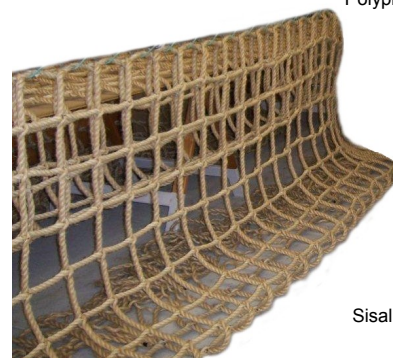

Sisal rope net

Code	Dimensions
RN4X3	4m x 3m
RN5X5	5m x 5m
RN6X6	6m x 6m
RN8X8	8m x 8m
RN10X10	10m x 10m