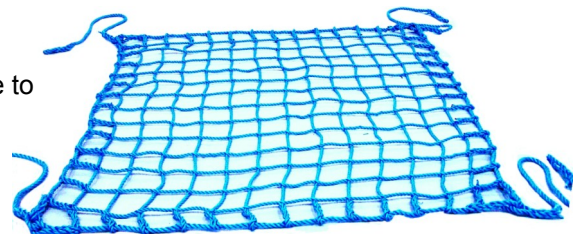

Diamond Mesh

Square Mesh

Code	Twine Size	Mesh Size	Dimensions	Colour	B/S of twine
<b>Diamond Mesh—Standard sizes</b>					
ND6050M20X15	60 Ply	50mm SQ	15m x 20m	Black	100kg
ND6050M20X10	60 Ply	50mm SQ	10m x 20m	Black	100kg
ND6050M12X12	60 Ply	50mm SQ	12m x 12m	Black	100kg
ND6050M10X10	60 Ply	50mm SQ	10m x 10m	Black	100kg
ND6050M6X6	60 Ply	50mm SQ	6m x 6m	Black	100kg
ND6050M5X5	60 Ply	50mm SQ	5m x 5m	Black	100kg
ND6050M4X4	60 Ply	50mm SQ	4m x 4m	Black	100kg
<b>Square Mesh</b>					
NS6050M30X10	60 Ply	50mm SQ	10m x 30m	Black	100kg

## ROPE NETS

Cargo Nets, Scramble Nets, Cyclone Nets made to order to customer specification as to:

- Net Dimensions
- Net Rope Type, Diameter and Colour
- Border Rope Diameter and Colour.
- Mesh Size
- Tie downs