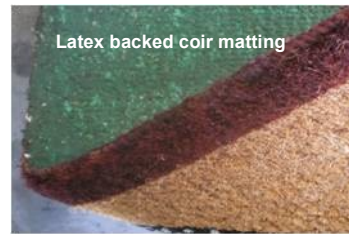

NETS/LADDERS

Rope Nets
 Tie Down Nets
 Rope Ladders

OTHER ITEMS

Clothes Line
 Barbed Wire Cutters
 Heat Cutters
 Rope Measurer

DOOR MATS

Coir Door Mats
 Wire Brush Mats
 Coir Mat Logos

COIR DOOR MATS

Good quality 28mm thick SL latex edged coir door mat. Underchain woven with natural jute twine. Available in various sizes and cut to size in 23mm latex backed coir matting.

Code	No.	Size	Description	Weight
SL1-60X35	#1	60cm x 35cm	Plain Coir Mat	1.5kg
SL3-75X45	#3	75cm x 45cm	Plain Coir Mat	2.8kg
SL31/2-75X45	#31/2	75cm x 45cm	Plain Coir Mat half round	2.1kg
SL5-90X55	#5	90cm x 55cm	Plain Coir Mat	3.5kg
SL7-106X65	#7	106cm x 65cm	Plain Coir Mat	5.6kg
SL9-120X75	#9	120cm x 75cm	Plain Coir Mat	6.4kg
SL10-120X55	#10	120cm x 55cm	Plain "Patio" Coir Mat	5.5kg
SL11-180X55	#11	180cm x 55cm	Plain "Double Door" Coir Mat	8.2kg
COIROLL-LB	23mm	M2 (2m x 6m)	Latex Backed Coir Matting	9kg/m2
COIR17MM	17mm	M2	Rubber Backed Coir Matting	